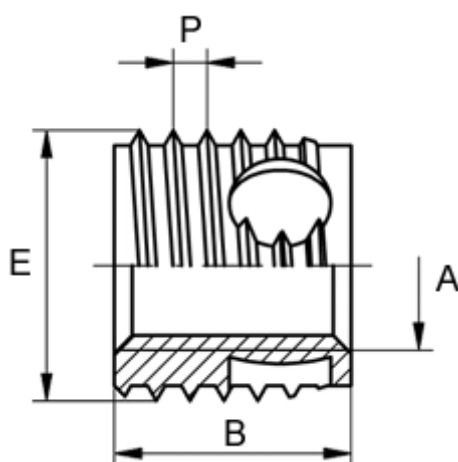

Article number: 12338000040800
Description: KLEE-coil 338 000 040.800
M4 Brass

Measures

| | |
|---------------------------|-------------------|
| Female thread A | = M4 |
| Length B | = 8 |
| Male thread E | = 6.5 |
| Min hole depth blind hole | = 10 |
| Thread pitch P | = 0.80 |
| Type | = 338 000 040 ... |